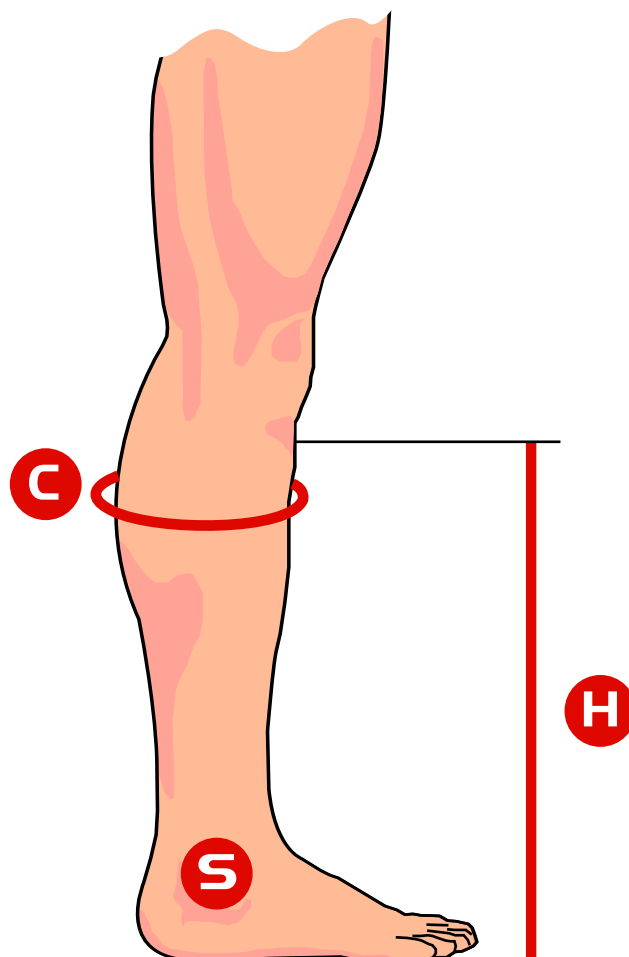

MEASUREMENTS FOR BV SPORT SOCKS

To optimise the efficiency of the socks, including "booster", please ensure all measurements are accurate

- S** Shoe size
- C** Circumference of the right and left calf
(most accurately measured after getting up in the morning)
- H** Height from floor to the front tibial tuberosity
- A** Height (of person in metres)